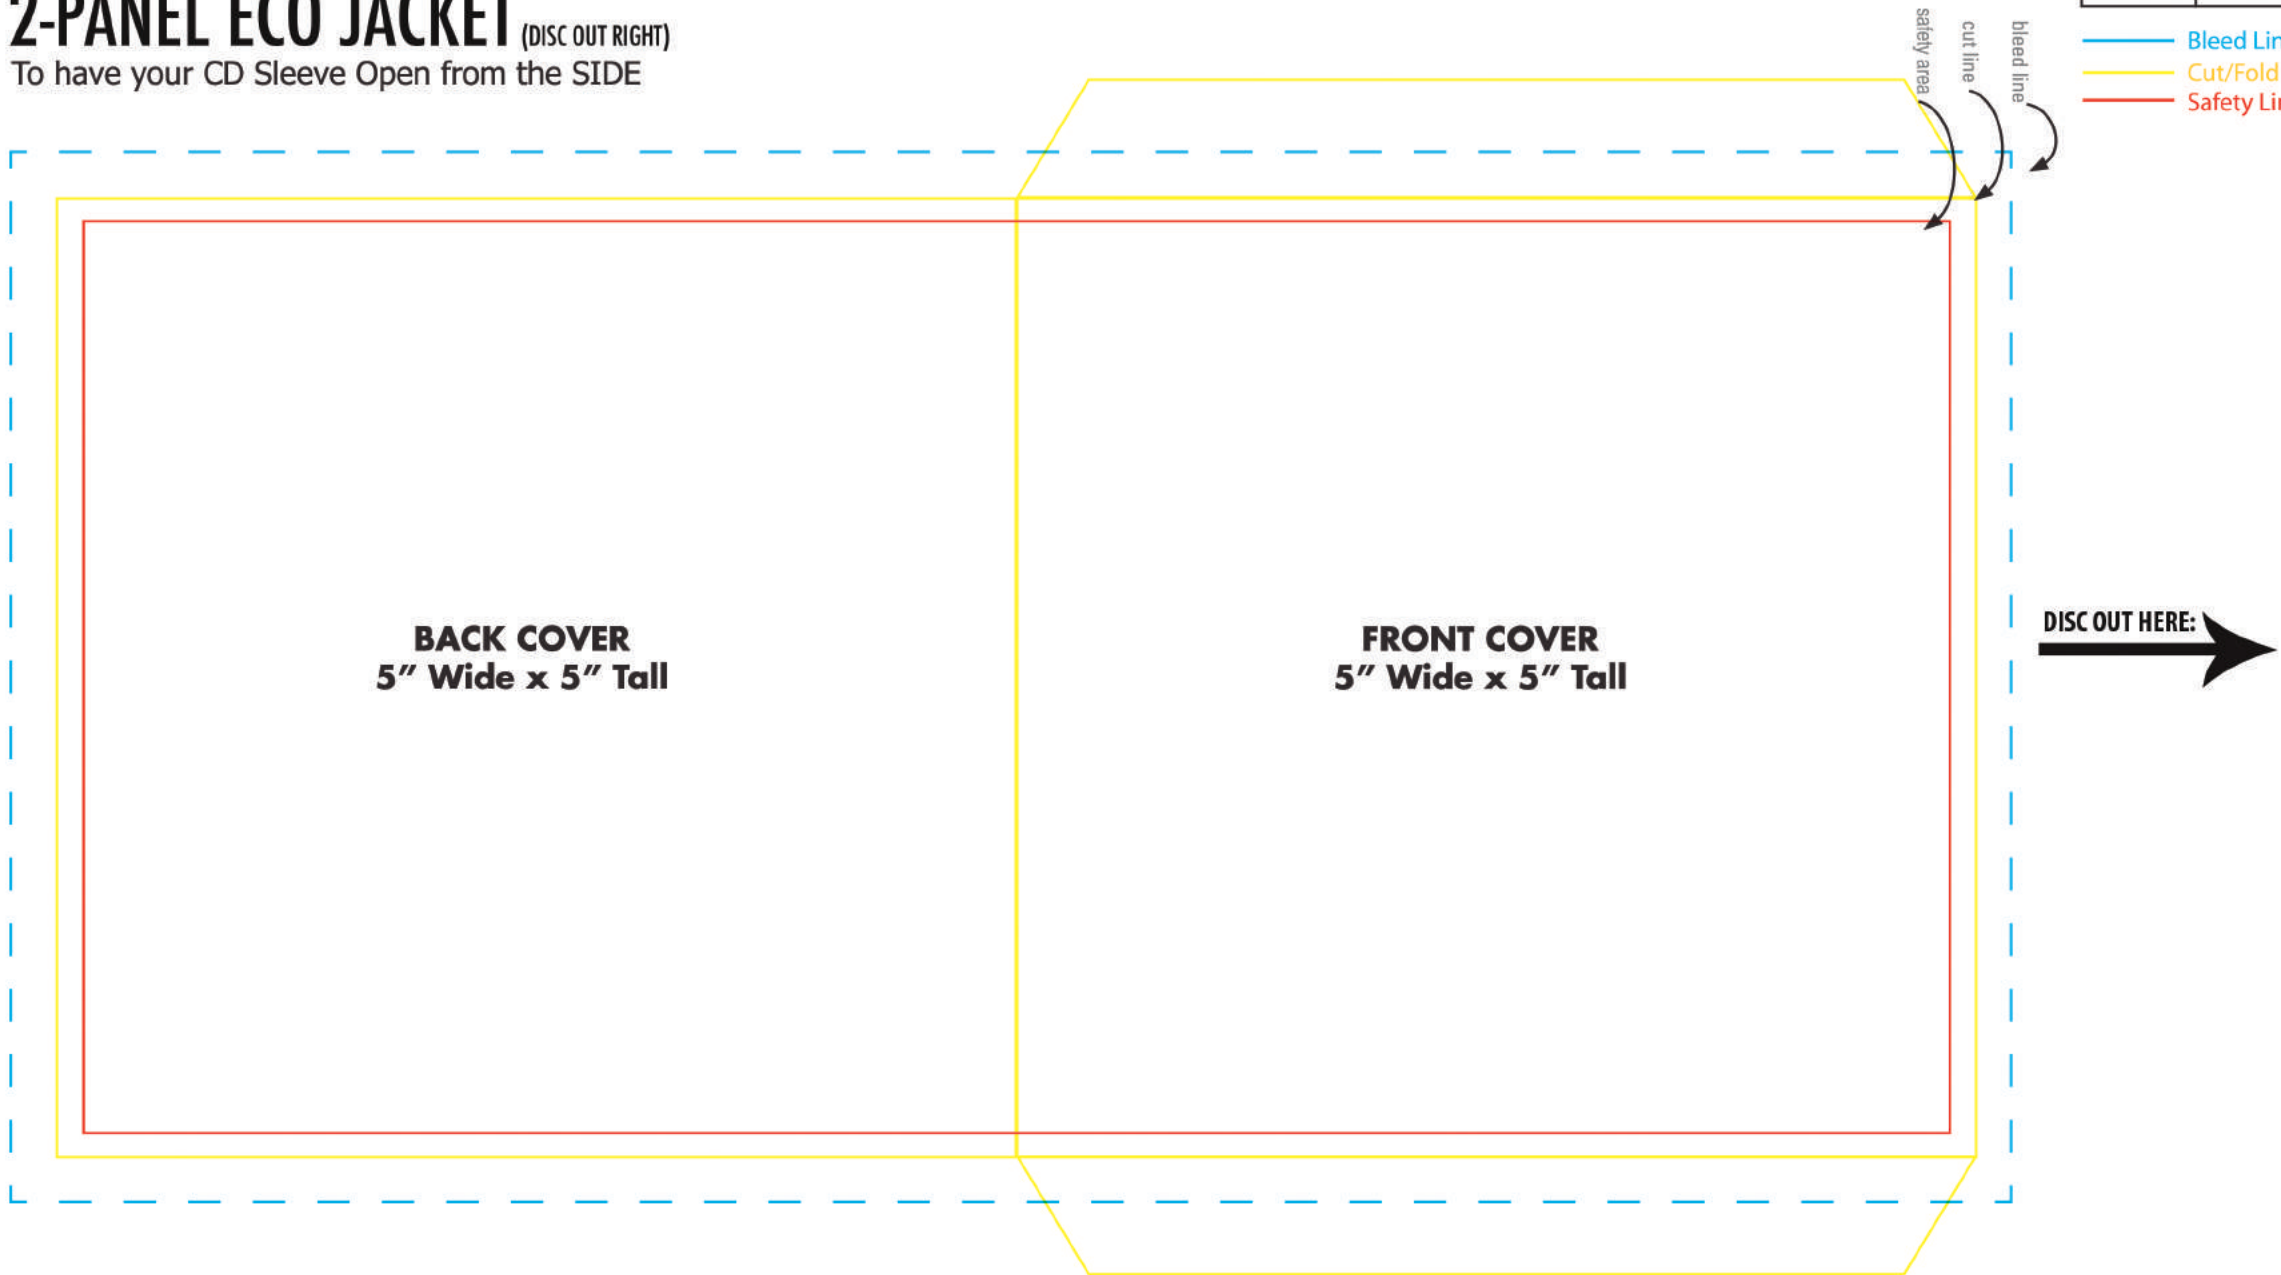

# 2-PANEL ECO JACKET (DISC OUT RIGHT)

To have your CD Sleeve Open from the SIDE

B	F
---	---

- Bleed Lines
- Cut/Fold Lines
- Safety Lines

**BACK COVER**  
5" Wide x 5" Tall

**FRONT COVER**  
5" Wide x 5" Tall